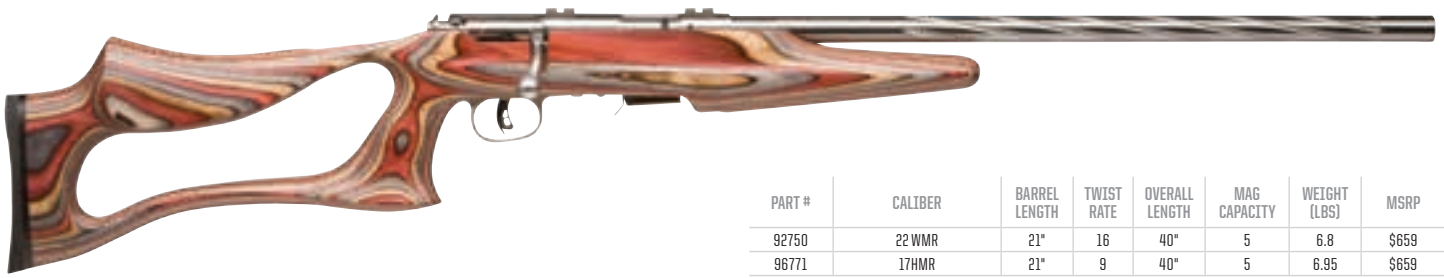

PART #	CALIBER	BARREL LENGTH	TWIST RATE	OVERALL LENGTH	MAG CAPACITY	WEIGHT (LBS)	MSRP
92750	22 WMR	21"	16	40"	5	6.8	$659
96771	17HMR	21"	9	40"	5	6.95	$659

93 BSEV

Royal Jacaranda Laminate Stock + AccuTrigger + Stainless Steel Spiral Fluted Heavy Barrel
+ Detachable Box Magazine
Length of Pull = 13.9"