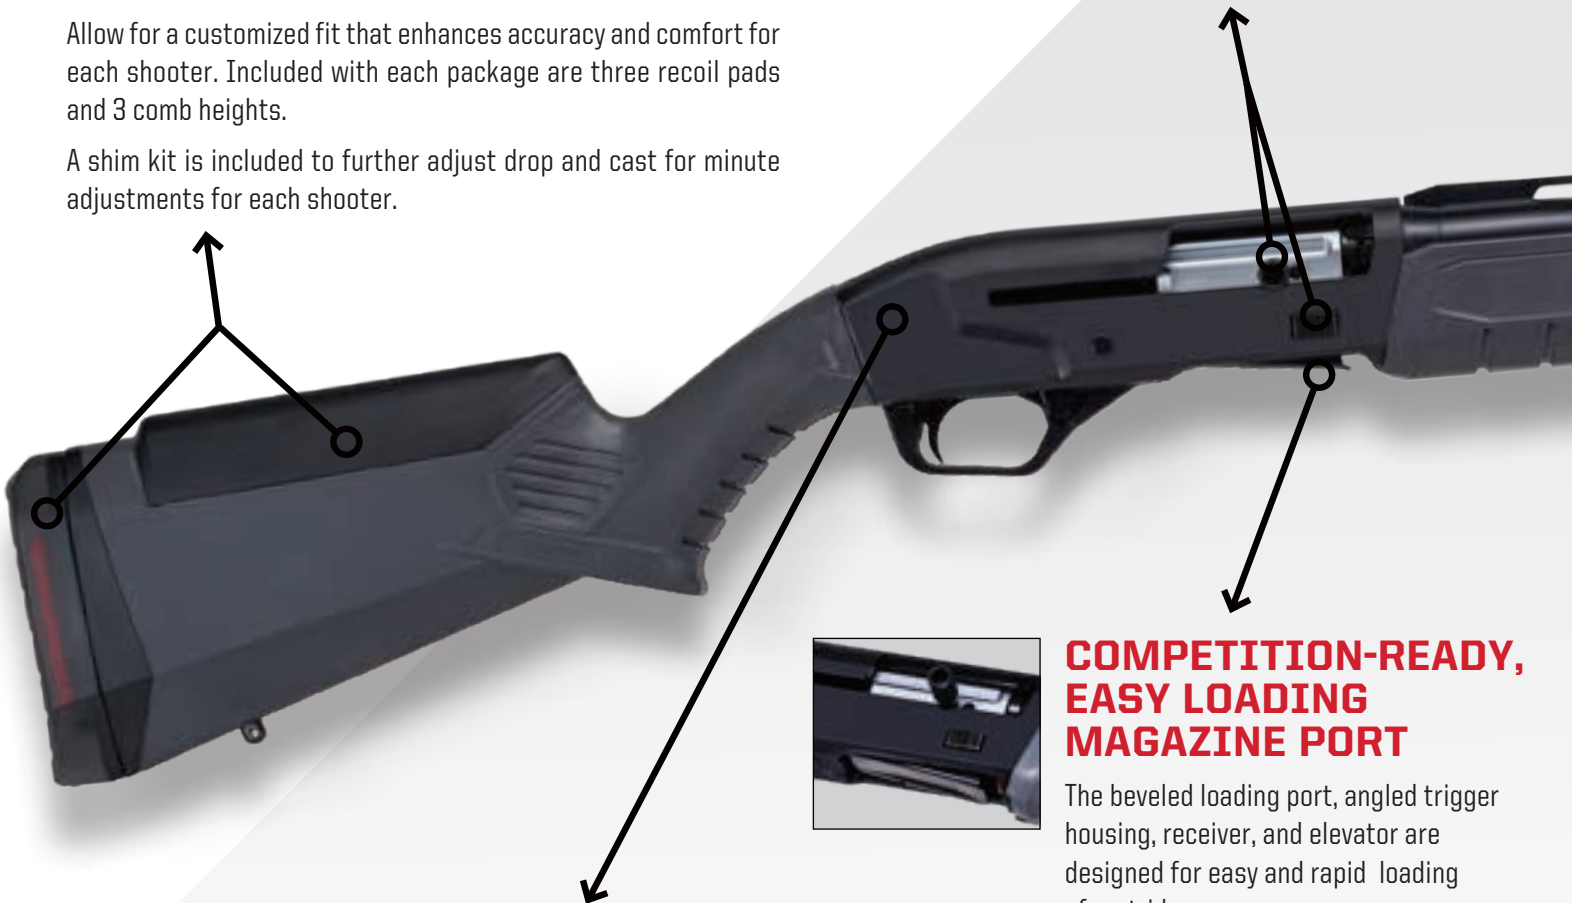

A shim kit is included to further adjust drop and cast for minute adjustments for each shooter.

STOCK ROD BUFFER

The stock rod buffer is designed to reduce felt recoil and extend the life of the action bar assembly.
(Patent pending)

OVERSIZED CONTROLS

The charging handle and bolt release are larger than many factory shotguns for increased ease of use, particularly with gloves.

COMPETITION-READY, EASY LOADING MAGAZINE PORT

The beveled loading port, angled trigger housing, receiver, and elevator are designed for easy and rapid loading of cartridges.