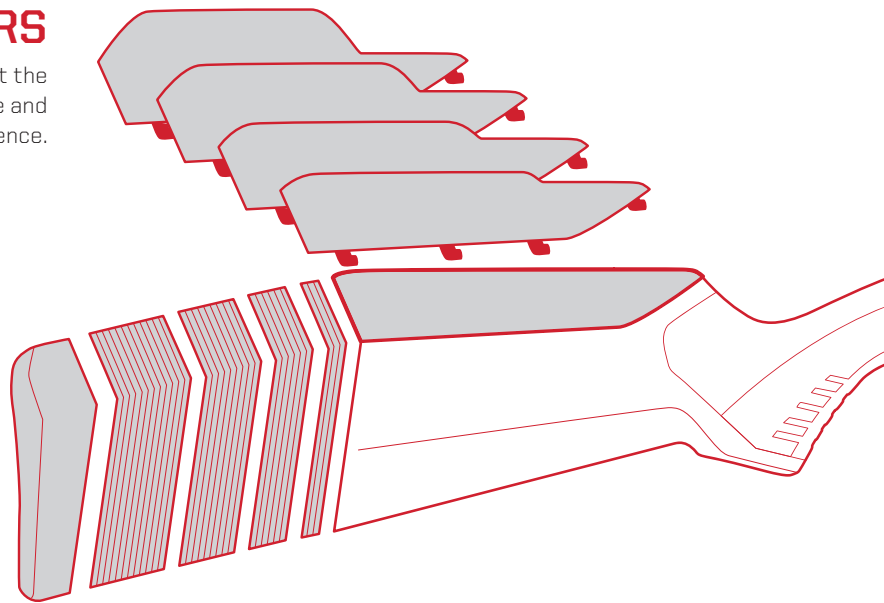

The Savage AccuStock consists of a rigid rail system firmly embedded in the stock throughout the fore-end of the rifle. Rather than unidirectionally engaging the action at one or two points, the AccuStock engages the action three dimensionally along its entire length.

YOUR CUSTOMIZED FIT TO

UNLOCK THE ADVANTAGE WITHIN YOU

The Savage AccuFit system on the Model 110 series features adjustments for length of pull and comb riser height. They work together to offer a gunsmith-level quality of fit for every size hunter in every hunting scenario. Customize without compromise with the Model 110 rifles.

Savage

ACCUFIT

MODEL 110 WITH ACCUFIT

5 COMB RISERS

Five comb risers allow you to set the perfect height for your body size and shooting preference.

4 LENGTH OF PULL INSERTS

Add or remove up to four stock inserts to ensure the proper eye relief and establish a comfortable fit personalized to your body.