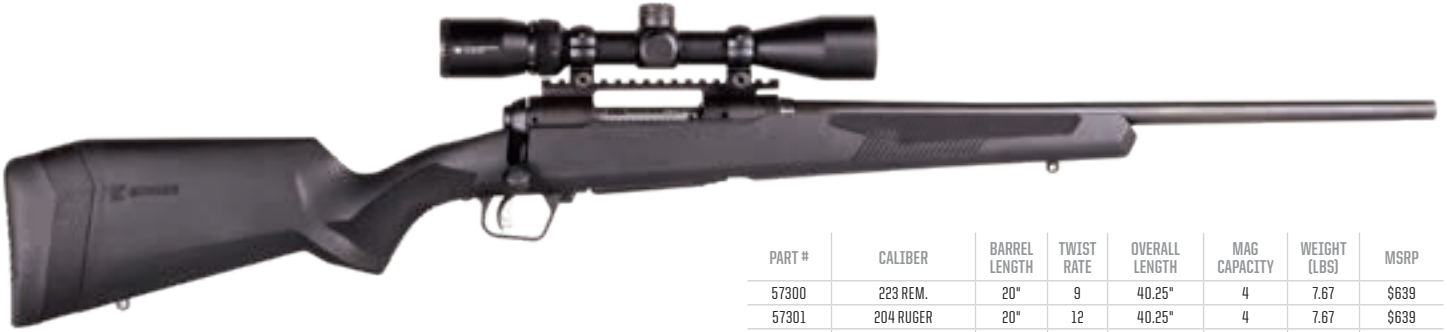

LEFT HAND MODEL

57524	6.5 CREEDMOOR	24"	8	46.5"	8	8.87	\$799
-------	---------------	-----	---	-------	---	------	-------

110 HAYMAKER

AccuStock with AccuFit + AccuTrigger + Threaded Heavy Barrel (11/16-24)
 + 1 Piece, 0 MOA Rail + AICS Magazine
 Length of Pull = 12.75-13.75"

PART #	CALIBER	BARREL LENGTH	TWIST RATE	OVERALL LENGTH	MAG CAPACITY	WEIGHT (LBS)	MSRP
57140	450 BUSHMASTER	18"	24	40"	5	7.43	\$909

110 APEX HUNTER XP

Black Synthetic Stock + Adjustable LOP + AccuTrigger + Carbon Steel Sporter Barrel + Vortex Crossfire II 3-9x40 Scope Mounted & Boresighted + 1 Piece, 0 MOA Rail + Detachable Box Magazine