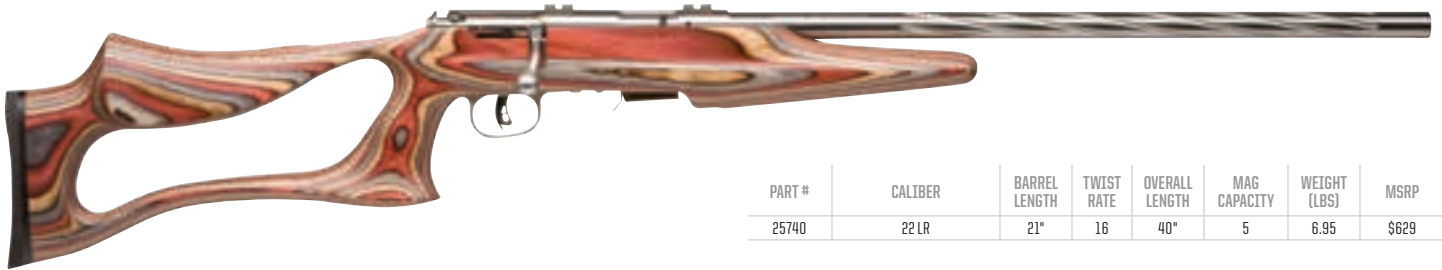

PART #	CALIBER	BARREL LENGTH	TWIST RATE	OVERALL LENGTH	MAG CAPACITY	WEIGHT (LBS)	MSRP
25740	22 LR	21"	16	40"	5	6.95	$629

MARK II BSEV

Royal Jacaranda Laminate Evolution Stock + AccuTrigger + Stainless Steel Spiral Fluted Heavy Barrel + Detachable Box Magazine
Length of Pull = 13.9"