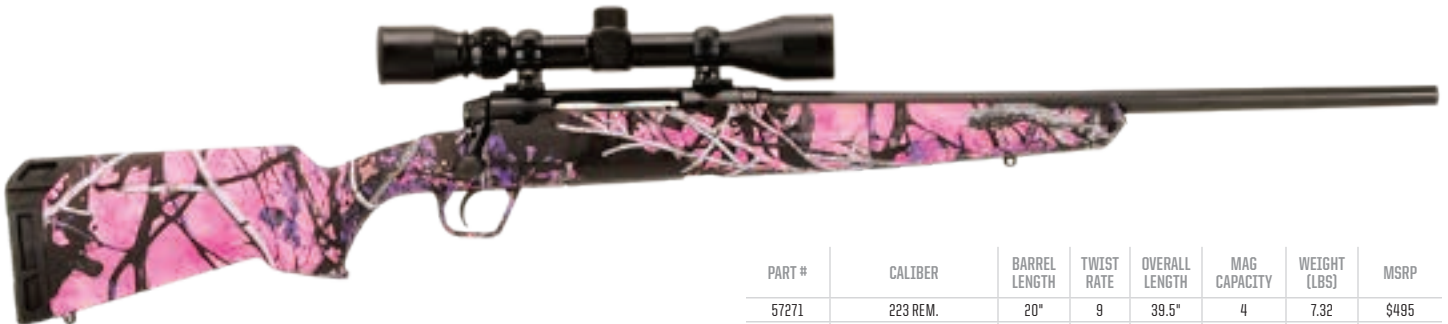

AXIS XP CAMO

Muddy Girl Camo Stock + Matte Black Sporter Barrel + 3-9x40 Weaver Scope Mounted & Boresighted + Detachable Box Magazine
Length of Pull = 12.5"

PART #	CALIBER	BARREL LENGTH	TWIST RATE	OVERALL LENGTH	MAG CAPACITY	WEIGHT (LBS)	MSRP
57271	223 REM.	20"	9	39.5"	4	7.32	$495
57272	243 WIN.	20"	9.25	39.5"	4	7.32	$495
57273	7MM-08 REM.	20"	9.5	39.5"	4	7.32	$495
57476	6.5 CREEDMOOR	20"	8	39.5"	4	7.32	$495