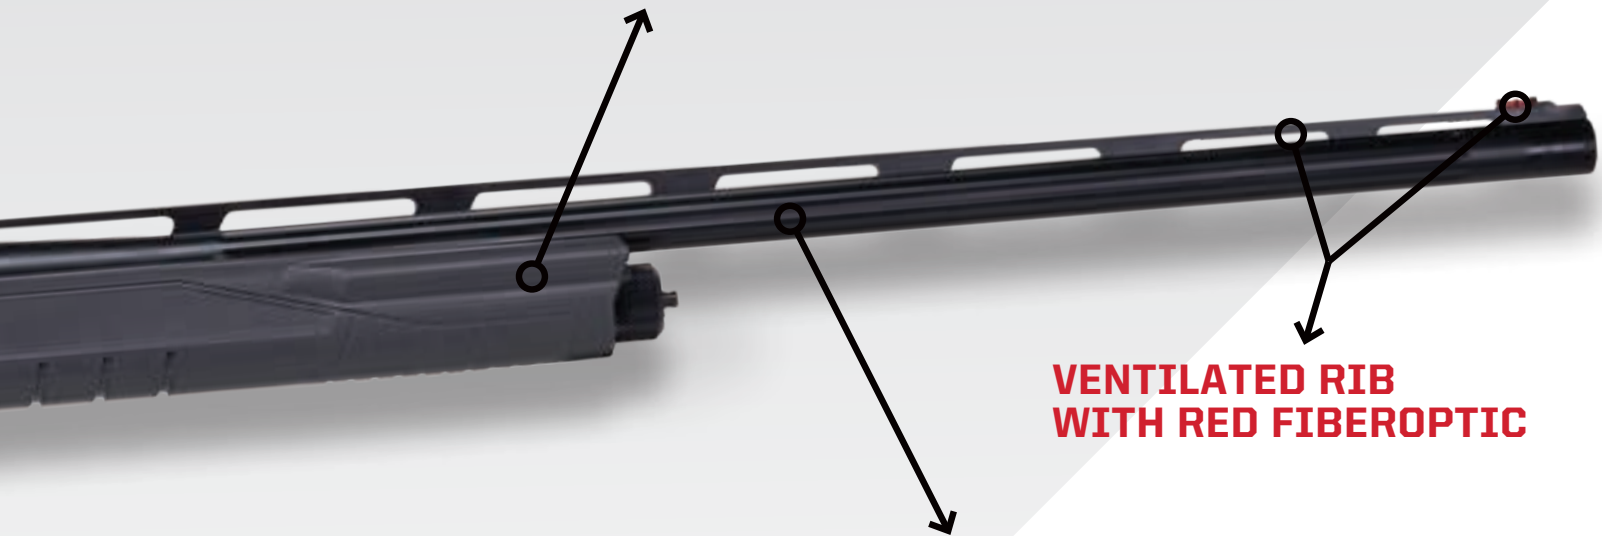

VENTILATED RIB WITH RED FIBEROPTIC

MELONITE FINISH

Provides excellent corrosion-resistance and surface hardness.

Full-length fluting on the barrel provides 9% weight reduction, improves balance, and swing.