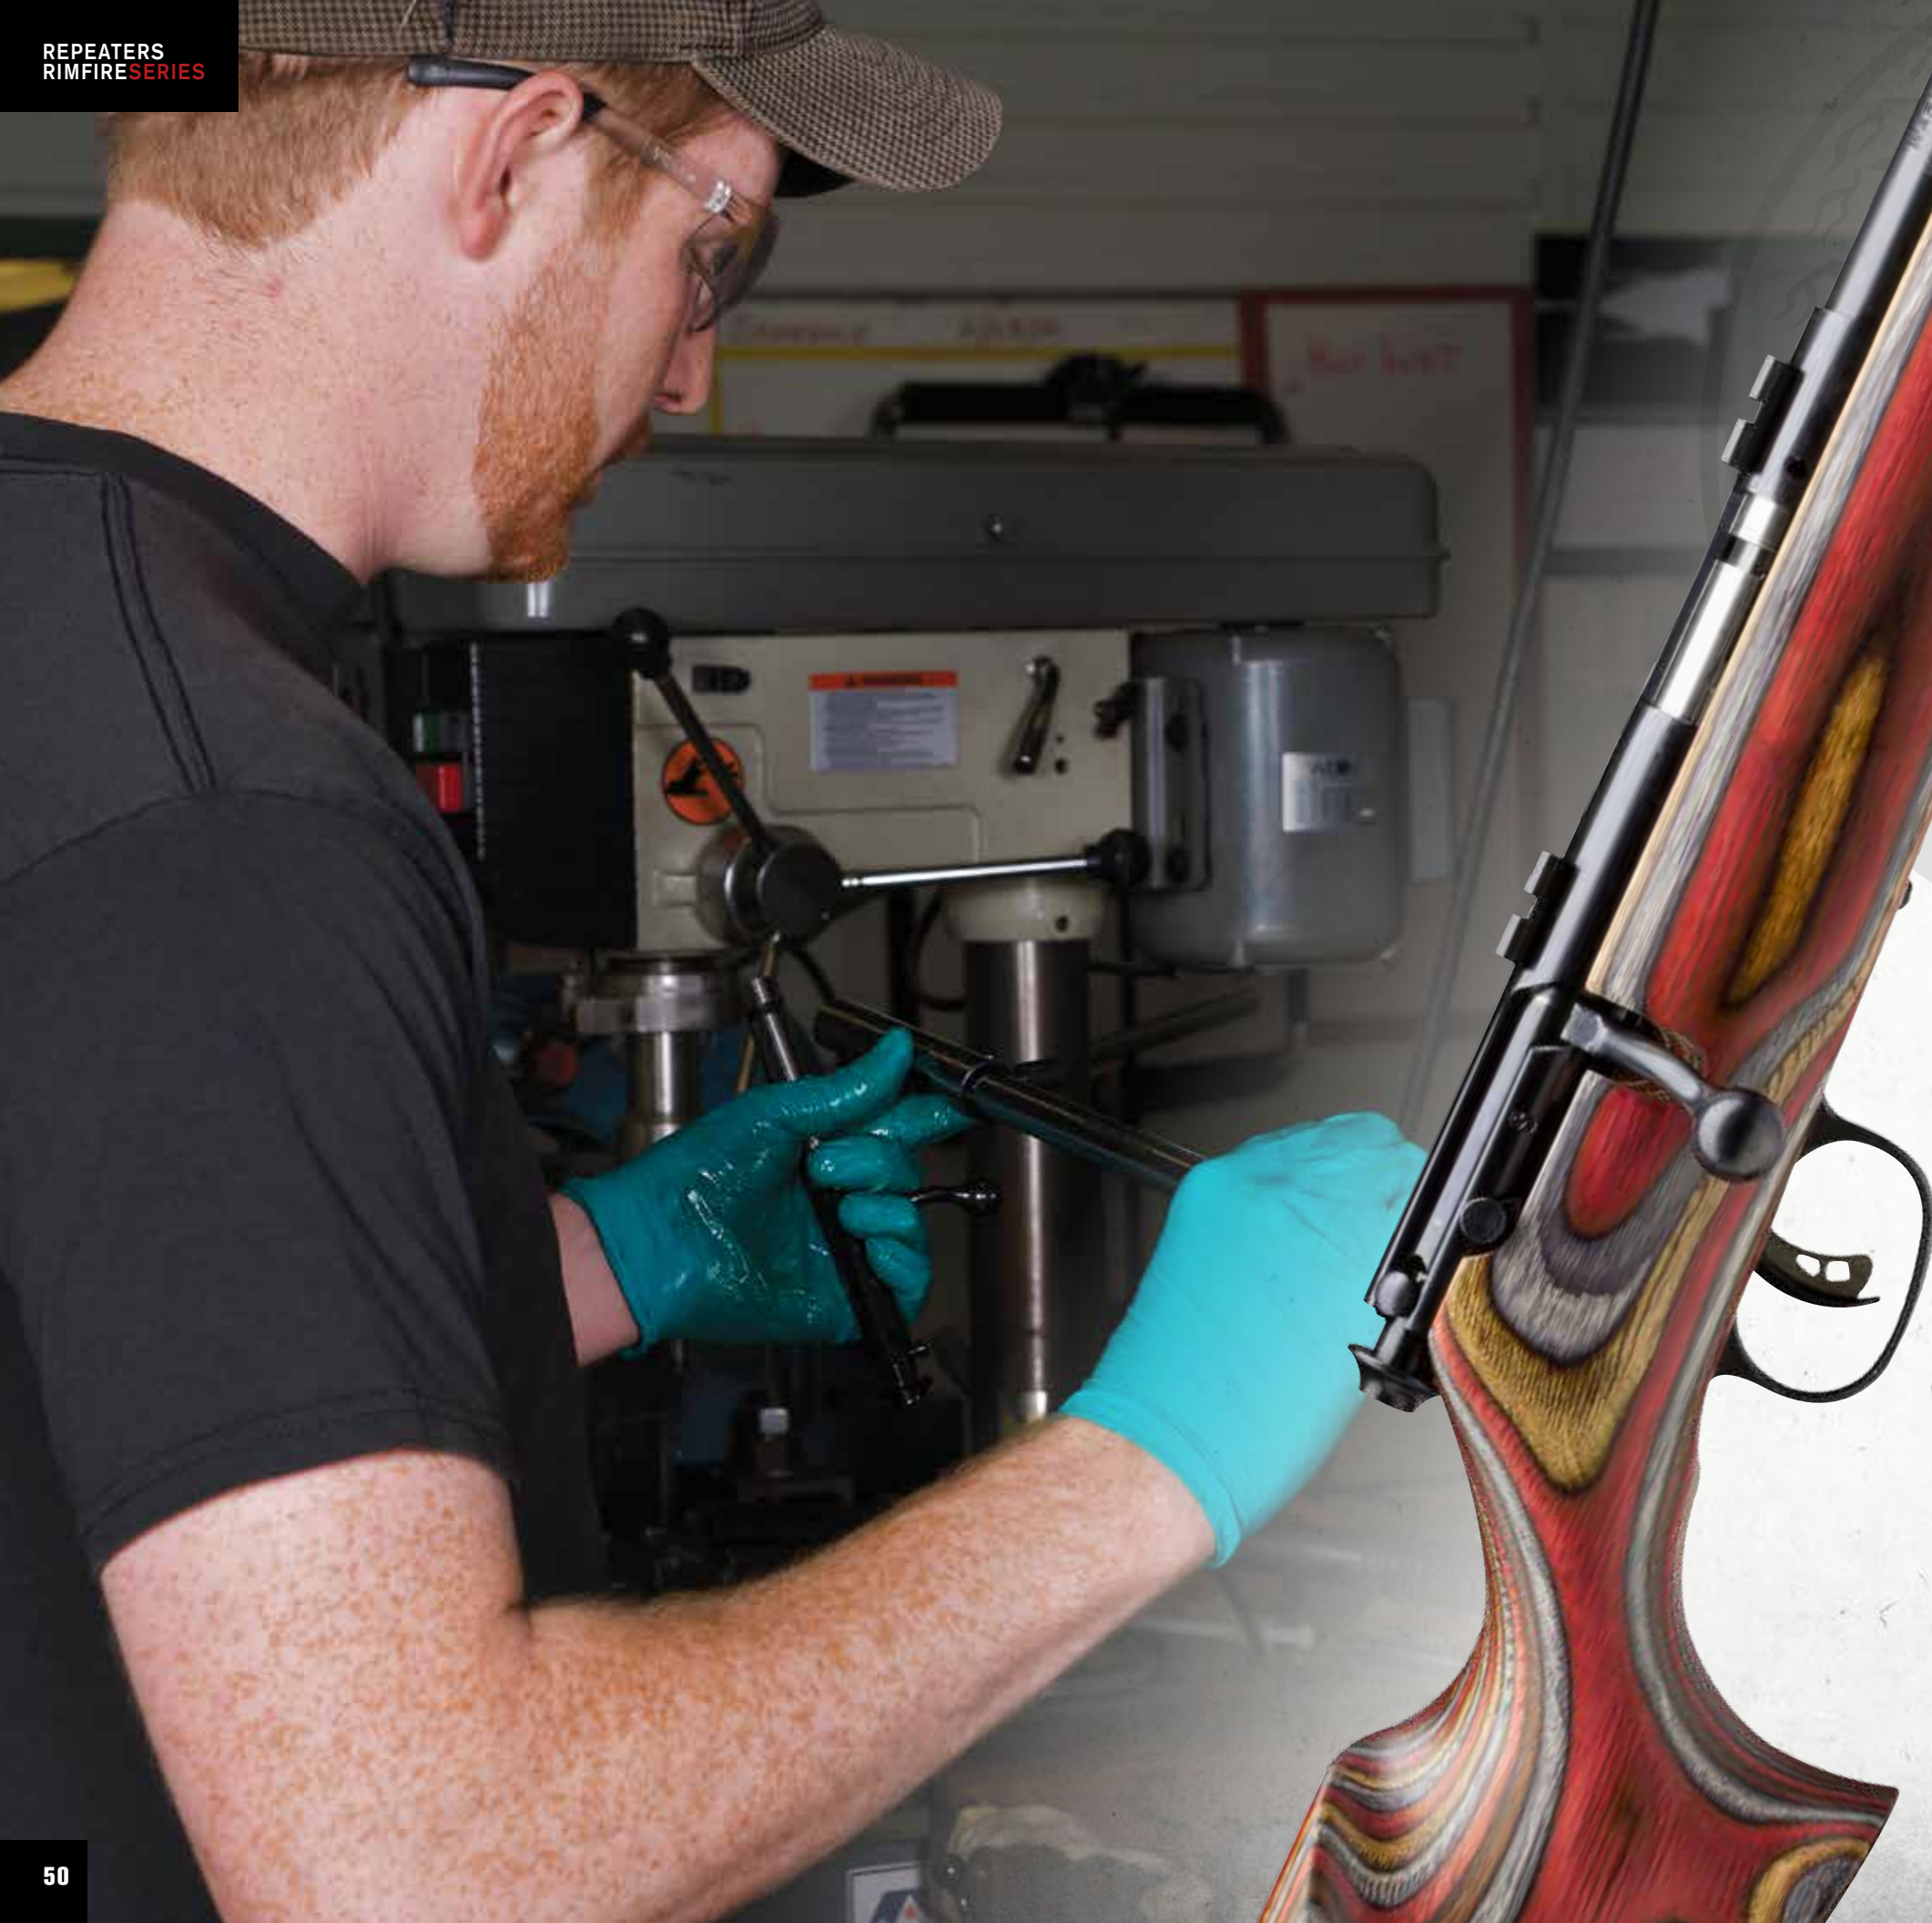

22 LONG RIFLE REPEATERS RIMFIRE SERIES

Savage has been making rimfire rifles for more than 100 years, and we continue to build on this tradition of excellence. Never before have so many options existed for you to customize your gun to suit your preference with stocks, barrels, and magazine types. Select models offer a heavy barrel, and most models are available with AccuTrigger™. A youth model is also available for the young shooter.