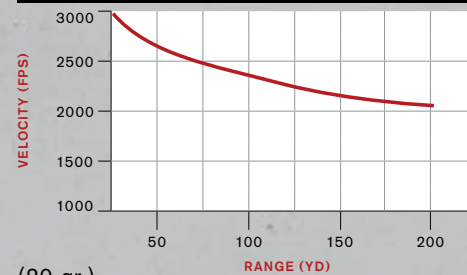

ENERGY VS. RANGE

TRAJECTORY VS. RANGE

WIND DRIFT 10MPH

17 WIN SUPER MAG

VELOCITY VS. RANGE

(20 gr.)

ENERGY VS. RANGE

TRAJECTORY VS. RANGE