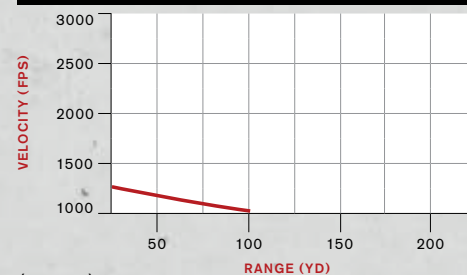

(36 gr.)

VELOCITY VS. RANGE