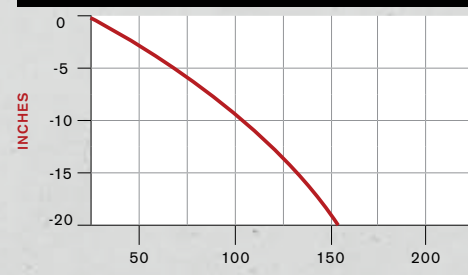

WIND DRIFT 10MPH

22 LR

VELOCITY VS. RANGE

(36 gr.)

ENERGY VS. RANGE

TRAJECTORY VS. RANGE

22 WMR

VELOCITY VS. RANGE