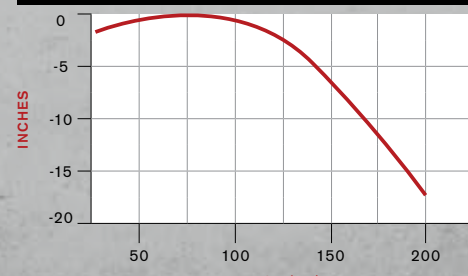

TRAJECTORY VS. RANGE