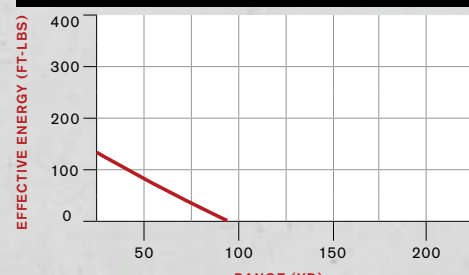

WIND DRIFT 10MPH

22 LR

VELOCITY VS. RANGE

(36 gr.)

ENERGY VS. RANGE

TRAJECTORY VS. RANGE

22 WMR

VELOCITY VS. RANGE