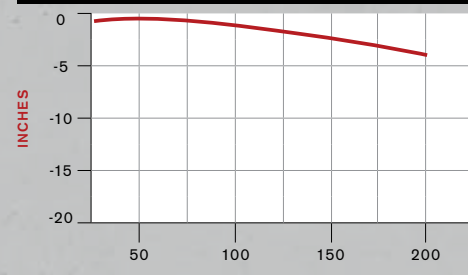

WIND DRIFT 10MPH

22 LR

VELOCITY VS. RANGE

(36 gr.)

ENERGY VS. RANGE

TRAJECTORY VS. RANGE

22 WMR

VELOCITY VS. RANGE