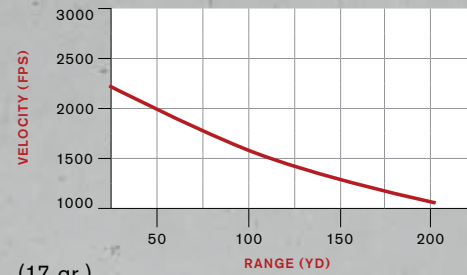

(17 gr.)

SAVAGE RIMFIRES

MORE OPTIONS THAN EVER.

The most fired guns in many gun collections are often rimfires. That's why we take them as seriously as any other rifle we make. We know our reputation for accuracy rides on every shot. From the tried-and-true .22 LR to completely new offerings like the 17 Win Super Mag, Savage rimfire offerings cover everything from weekend plinking to long-range tack-drivers to affordable varmint hunting.

Whether you're looking for your kid's first rifle or the latest in hyper-velocity and high downrange energy delivery for your own pursuits, the Savage line of rimfire rifles has what you're looking for.

VELOCITY VS. RANGE