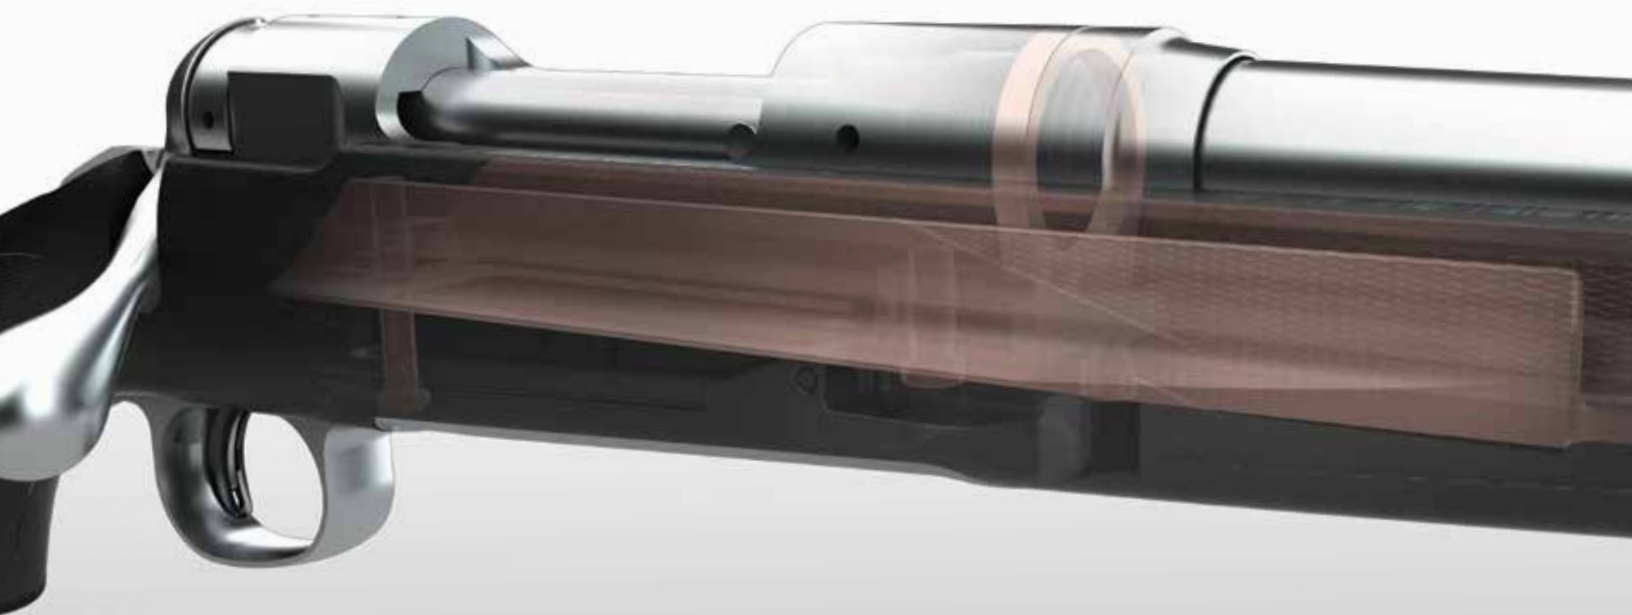

ACCUTRIGGER™

Capable of being adjusted by the owner. Trigger pull weight varies by model from 6 oz. to 6 lbs. Crisp release with no creep.

For more information, see video at savagearms.com

ACCUSTOCK™

The energy released when a cartridge is fired creates a series of harmonic waves that travel the length of the barrel. While it may sound counterintuitive, the movement that accompanies these waves factors into the accuracy equation and must necessarily be embraced. For these reasons, any rifle with respectable accuracy will have a "free-floating" barrel and a firmly bedded action. "Free-floating" is an absolute. Either the barrel is untouched by the stock or it's not. However, a bedded action can come in many shapes and forms.

Traditionally, an action is secured to the stock by one or two screws that pull the action directly downward into the stock. This bedding method provides excellent rigidity on a single, linear plane – up and down.

The AccuStock™ from Savage consists of a rigid rail system that is firmly embedded in the stock throughout the length of the fore-end of the rifle. Rather than unidirectionally engaging the action at one or two points, the AccuStock™ engages the action three dimensionally along its entire length.

TOP VIEW