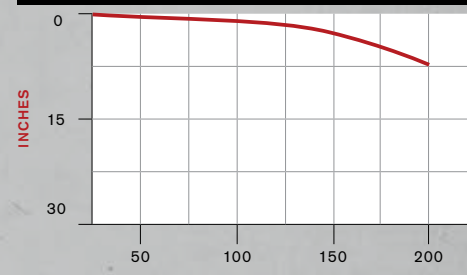

WIND DRIFT 10MPH