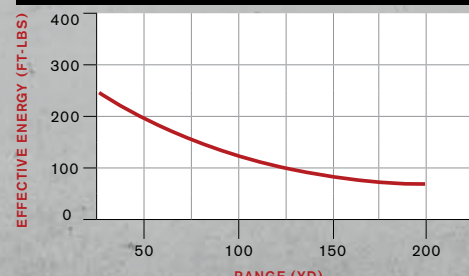

ENERGY VS. RANGE