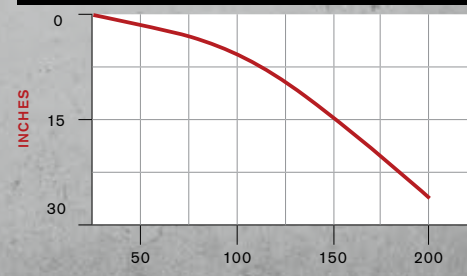

(40 gr.)

ENERGY VS. RANGE

TRAJECTORY VS. RANGE

WIND DRIFT 10MPH