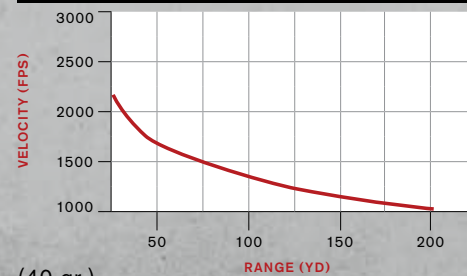

WIND DRIFT 10MPH

22 LR

VELOCITY VS. RANGE

(36 gr.)

ENERGY VS. RANGE

TRAJECTORY VS. RANGE

22 WMR

VELOCITY VS. RANGE