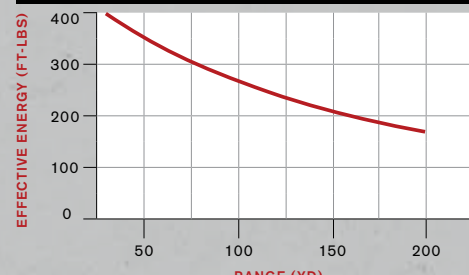

ENERGY VS. RANGE

TRAJECTORY VS. RANGE

WIND DRIFT 10MPH

17 WIN SUPER MAG

VELOCITY VS. RANGE

(20 gr.)

ENERGY VS. RANGE

TRAJECTORY VS. RANGE